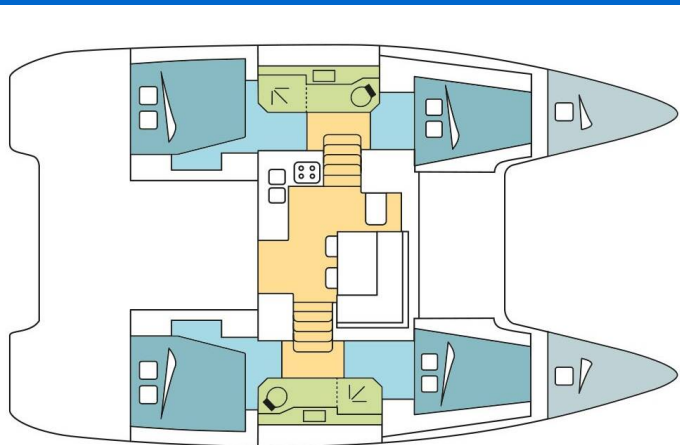

LAGOON 40

SOUTHERN CROSS (2022)

Catamaran Lagoon 40 SOUTHERN CROSS, built in 2022 is anchored in the Nassau, Palm Cay Marina, New Providence, Bahamas. It has 4 + 2 cabins, can accommodate 8 + 2 + 2 people and has 2 toilets. Bed linen and kitchen equipment are included in the price.

SOUTHERN CROSS

Production year

2022

Length

39 ft

Cabins

4 + 2

Berths