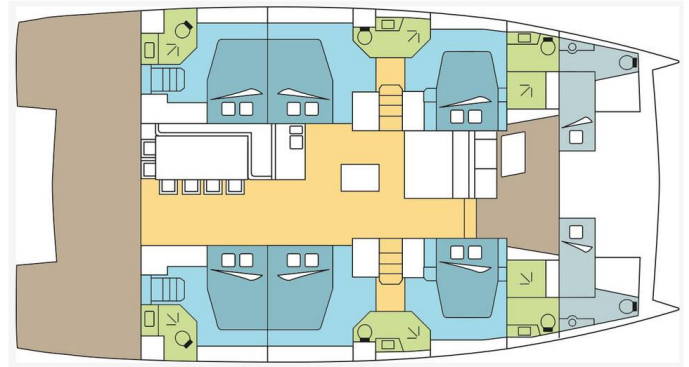

BALI 5.4

DREAM JAMESBY_DB (2020)

Catamaran Bali 5.4 DREAM JAMESBY_DB, built in 2020 is anchored in the **St. Martin, Marina de L'Anse Marcel, St. Martin, Caribbean**. It has **6 + 2 cabins**, can accommodate **12 + 2 people** and has **6 + 2 toilets**. Bed linen and kitchen equipment are included in the price.

DREAM JAMESBY_DB

Production year

2020

Length

55 ft

Cabins

6 + 2

Berths