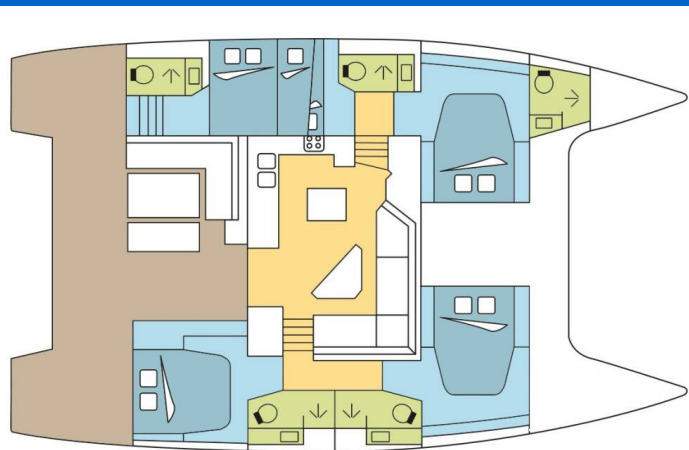

# FONTAINE PAJOT SAONA 47

PURRFECT\_DB (2020)

Catamaran Fountaine Pajot Saona 47 PURRFECT\_DB, built in 2020 is anchored in the **Whitsundays, Airlie Beach, Coral Sea Marina, Whitsunday Region of Queensland, Australia and Oceania**. It has **5 cabins**, can accommodate **10 + 2 people** and has **5 toilets**. Bed linen and kitchen equipment are included in the price.

**PURRFECT\_DB**

Production year

**2020**

Length

**46 ft**

Cabins

**5**

Berths