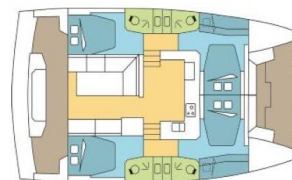

BALI CATSPACE

Let's Go (2021)

Catamaran Bali Catspace Let's Go, built in 2021 is anchored in the Nassau, Palm Cay Marina, New Providence, Bahamas. It has **4 cabins**, can accommodate **8 people** and has **4 toilets**. Bed linen and kitchen equipment are included in the price.