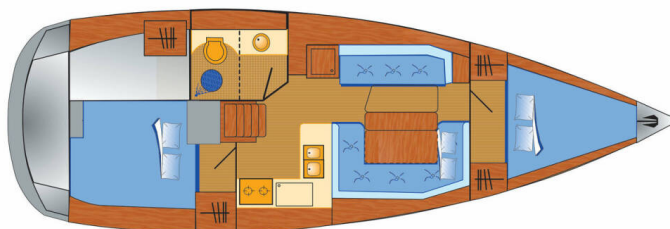

# SUN ODYSSEY 389

Tara (2019)

Sailing yacht Sun Odyssey 389 Tara, built in 2019 is anchored in the Marina Punat, Krk, Kvarner, Croatia. It has 2 cabins, can accommodate 4 + 1 people and has 1 toilets. Bed linen and kitchen equipment are included in the price.