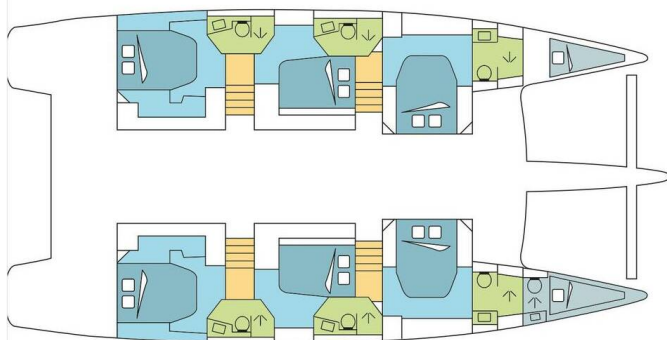

FOUNTAIN PAJOT IPANEMA 58

DREAM BATTOWIA (2020)

Catamaran Fountaine Pajot Ipanema 58 DREAM BATTOWIA, built in 2020 is anchored in the **Guadeloupe, La Marina Bas du Fort, Guadeloupe, Caribbean**. It has **6 + 2 cabins**, can accommodate **12 + 2 people** and has **6 + 1 toilets**. Bed linen and kitchen equipment are included in the price.

DREAM BATTOWIA

Production year

2020

Length

58 ft

Cabins

6 + 2

Berths