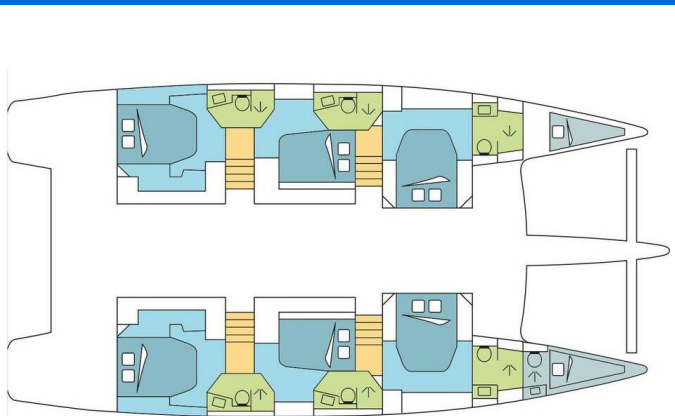

FOUNTAIN PAJOT IPANEMA 58

DREAM BARADAL (2019)

Catamaran Fountaine Pajot Ipanema 58 DREAM BARADAL, built in 2019 is anchored in the **Martinique, Le Marin, Martinique, Caribbean**. It has **6 + 2 cabins**, can accommodate **12 + 2 people** and has **6 + 1 toilets**. Bed linen and kitchen equipment are included in the price.

DREAM BARADAL

Production year

2019

Length

58 ft

Cabins

6 + 2

Berths