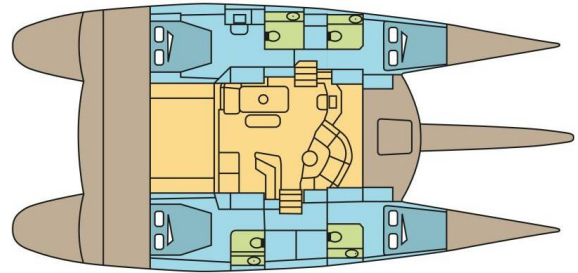

FOUNTAIN PAJOT ELEUTHERA 60

MATA FENUA (2007)

Catamaran Fountaine Pajot Eleuthera 60 MATA FENUA, built in 2007 is anchored in the **Seychelles, Mahe, Mahé, Seychelles**. It has **4 + 2 cabins**, can accommodate **9 + 2 people** and has **5 + 1 toilets**. Bed linen and kitchen equipment are included in the price.