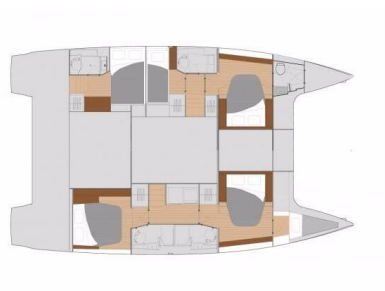

FONTAINE PAJOT SAONA 47 QUINTET

GUIRIDEN (2018)

Catamaran Fountaine Pajot Saona 47 Quintet GUIRIDEN, built in 2018 is anchored in the **Martinique, Le Marin, Martinique, Caribbean**. It has **5 + 1 cabins**, can accommodate **10 + 1 people** and has **5 toilets**. Bed linen and kitchen equipment are included in the price.

YACHT SPECIFICATIONS

Yacht Base

Martinique, Le Marin, Caribbean

Yacht ID

13966

Brands

Fountaine Pajot

Yacht name

GUIRIDEN

Production year

2018

Length

46 ft

Cabins

5 + 1

Berths

10 + 1

Max Persons

11

WC

5

Engine

2 x 60 HP

Fuel tank

01

WEBSITE

www.plujeme.cz

PHONE

+420 720 755 085

MOBILE

+420 777 170 276

E-MAIL

info@plujeme.cz

PLUJEME RÁDI S.R.O.

Dlouhá 730/35, 11000 Praha 1 – Staré Město, Czech Republic