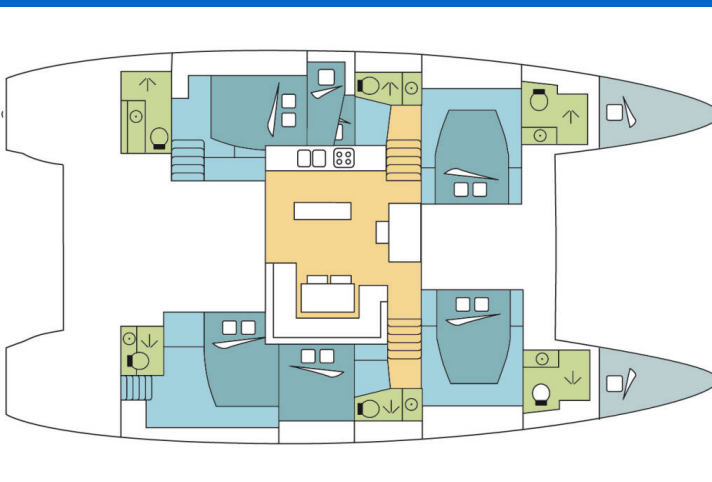

LAGOON 52 F

KARYSTA (2019)

Catamaran Lagoon 52 F KARYSTA, built in 2019 is anchored in the **Phuket, Yacht Haven Marina, Phuket, Thailand**. It has **6 + 2 cabins**, can accommodate **12 + 2 people** and has **6 toilets**. Bed linen and kitchen equipment are included in the price.