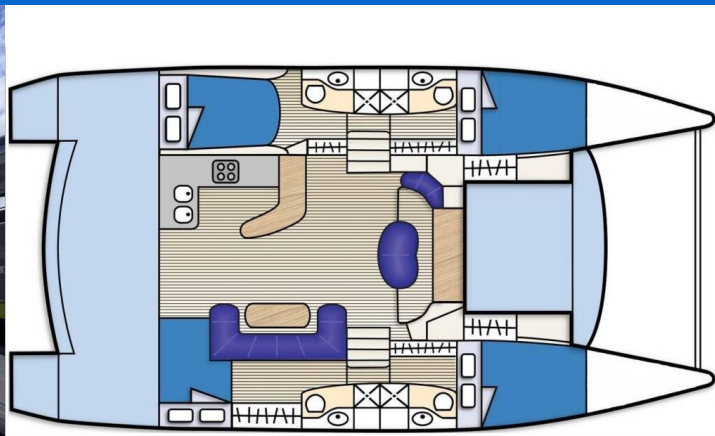

# CUMBERLAND 46

DIMANCHE (2008)

Power catamaran Cumberland 46 DIMANCHE, built in 2008 is anchored in the Whitsundays, Airlie Beach, Coral Sea Marina, Whitsunday Region of Queensland, Australia and Oceania. It has 4 cabins, can accommodate 8 people and has 4 toilets. Bed linen and kitchen equipment are included in the price.