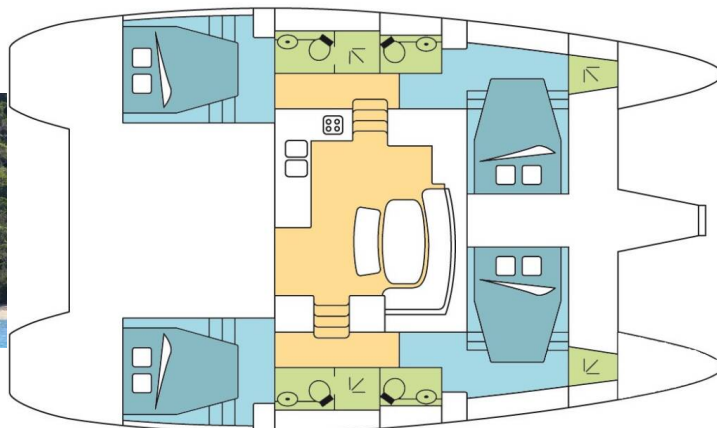

# LAGOON 421

TRAVIATA 1 (2014)

Catamaran Lagoon 421 TRAVIATA 1, built in 2014 is anchored in the **Whitsundays, Airlie Beach, Coral Sea Marina, Whitsunday Region of Queensland, Australia and Oceania**. It has **4 cabins**, can accommodate **9 + 2 people** and has **4 toilets**. Bed linen and kitchen equipment are included in the price.

**TRAVIATA 1**

Production year

**2014**

Length

**41 ft**

Cabins

**4**

Berths