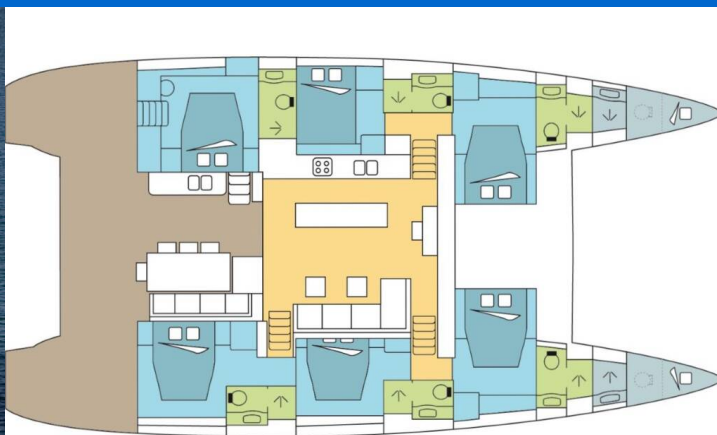

LAGOON 620

DREAM CORSICA III (2019)

Catamaran Lagoon 620 DREAM CORSICA III, built in 2019 is anchored in the **Seychelles, Mahe, Mahé, Seychelles**. It has **6 + 2 cabins**, can accommodate **12 + 2 people** and has **6 + 2 toilets**. Bed linen and kitchen equipment are included in the price.

DREAM CORSICA III

Production year

2019

Length

62 ft

Cabins

6 + 2

Berths