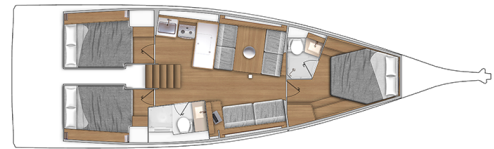

FIRST 44

Maggie (2027)

Sailing yacht **First 44 Maggie**, built in **2027** is anchored in the **Marina Punat, Krk, Kvarner, Croatia**. It has **3 cabins**, can accommodate **6 + 1 people** and has **2 toilets**. Bed linen and kitchen equipment are included in the price.