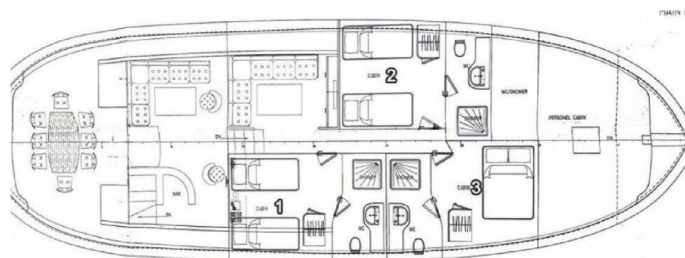

# MANDALINA

Mandalina (2007)

**Gulet Mandalina Mandalina**, built in **2007** is anchored in the **Bodrum Harbour, Aegean, Turkey**. It has **3 cabins**, can accommodate **6 people** and has **3 toilets**. Bed linen and kitchen equipment are included in the price.

**Mandalina**

Production year

**2007**

Length

**66 ft**

Cabins

**3**

Berths