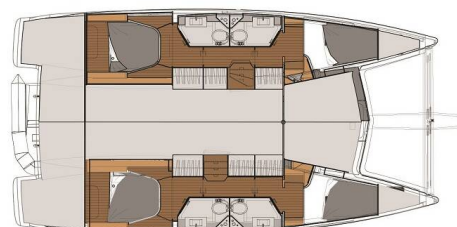

FOUNTAIN PAJOT LUCIA 40

Luna Rossa II (2019)

Catamaran Fountaine Pajot Lucia 40 Luna Rossa II, built in 2019 is anchored in the **Lefkas, D-Marin, Ionian Islands, Greece**. It has **4 cabins**, can accommodate **8 + 2 people** and has **4 toilets**. Bed linen and kitchen equipment are included in the price.

YACHT SPECIFICATIONS

Yacht Base

Lefkas, D-Marin, Greece

Yacht ID

13800

Brands

Fountaine Pajot

Yacht name

Luna Rossa II

Production year

2019

Length

38 ft

Cabins

4

Berths

8 + 2

Max Persons

10

WC

4

Engine

2 x 30 HP

Fuel tank

300 l

WEBSITE

www.plujeme.cz

PHONE

+420 720 755 085

MOBILE

+420 777 170 276

E-MAIL

info@plujeme.cz

PLUJEME RÁDI S.R.O.

Dlouhá 730/35, 11000 Praha 1 – Staré Město, Czech Republic