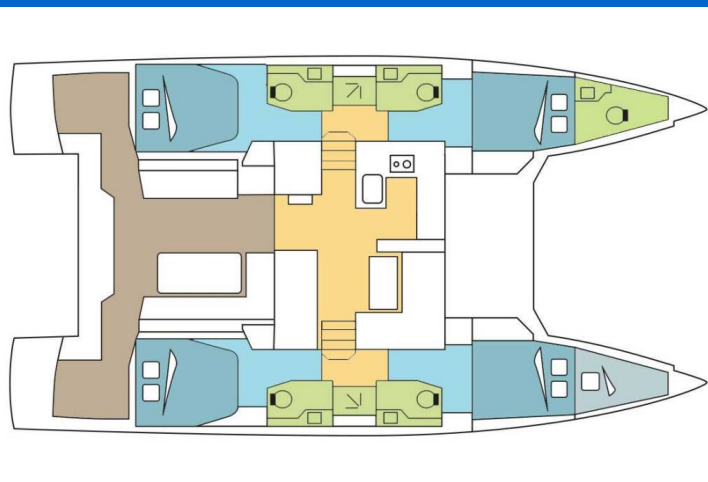

# NAUTITECH 46

Gelmar (2019)

Catamaran **Nautitech 46 Gelmar**, built in **2019** is anchored in the **Sardinia, Cannigione, Sardinia, Italy**. It has **4 + 1 cabins**, can accommodate **8 + 1 + 1 people** and has **4 + 1 toilets**. Bed linen and kitchen equipment are included in the price.

**Gelmar**

Production year

**2019**

Length

**45 ft**

Cabins

**4 + 1**

Berths