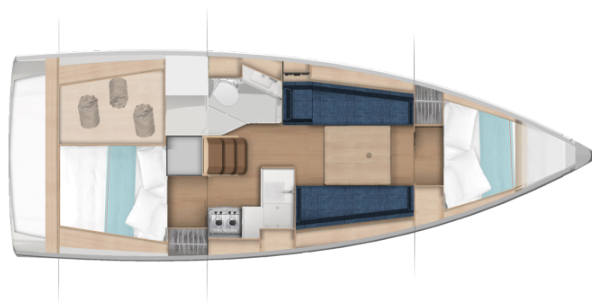

SUN ODYSSEY 350

NN (2027)

Sailing yacht Sun Odyssey 350 NN, built in 2027 is anchored in the BVI, Tortola, Nanny Cay Marina, British Virgin Islands, British Virgin Islands. It has 2 cabins, can accommodate 4 people and has 1 toilets. Bed linen and kitchen equipment are included in the price.

NN

Production year

2027

Length

34 ft

Cabins

2

Berths