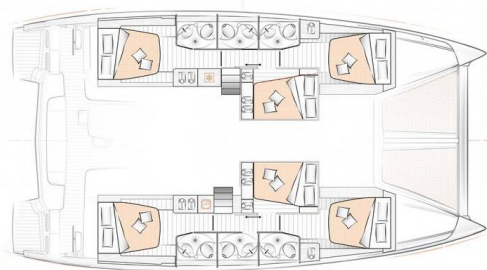

# EXCESS 15

Issa (2023)

Catamaran **Excess 15 Issa**, built in **2023** is anchored in the **Marina Kastela, Split region, Croatia**. It has **6 + 2 cabins**, can accommodate **12 + 2 people** and has **4 toilets**. Bed linen and kitchen equipment are included in the price.

**Issa**

Production year

**2023**

Length

**49 ft**

Cabins

**6 + 2**

Berths