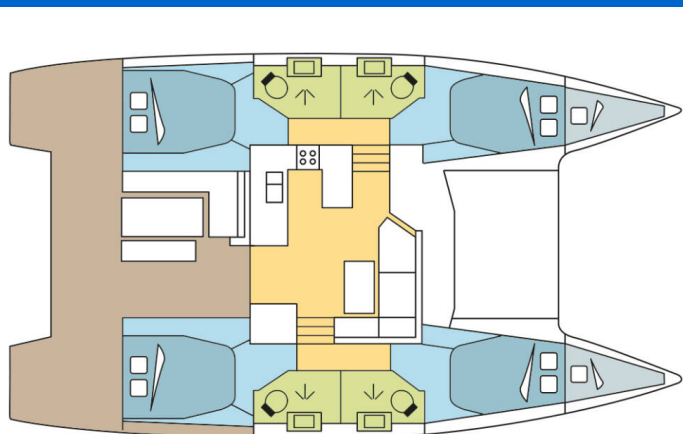

FOUNTAIN PAJOT ASTREA 42

EDEN BLUE (2020)

Catamaran Fountaine Pajot Astrea 42 EDEN BLUE, built in 2020 is anchored in the Nassau, Palm Cay Marina, New Providence, Bahamas. It has 4 + 2 cabins, can accommodate 8 + 2 + 2 people and has 4 toilets. Bed linen and kitchen equipment are included in the price.

EDEN BLUE

Production year

2020

Length

41 ft

Cabins

4 + 2

Berths