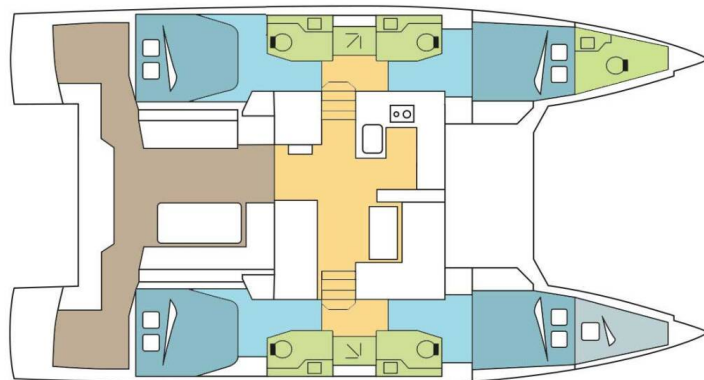

NAUTITECH 46

Fiammetta (2019)

Catamaran Nautitech 46 Fiammetta, built in 2019 is anchored in the **Marina di Scarlino - Follonica, Tuscany, Italy**. It has **4 + 1 cabins**, can accommodate **8 + 1 + 1 people** and has **4 + 1 toilets**. Bed linen and kitchen equipment are included in the price.

Fiammetta

Production year

2019

Length

45 ft

Cabins

4 + 1

Berths