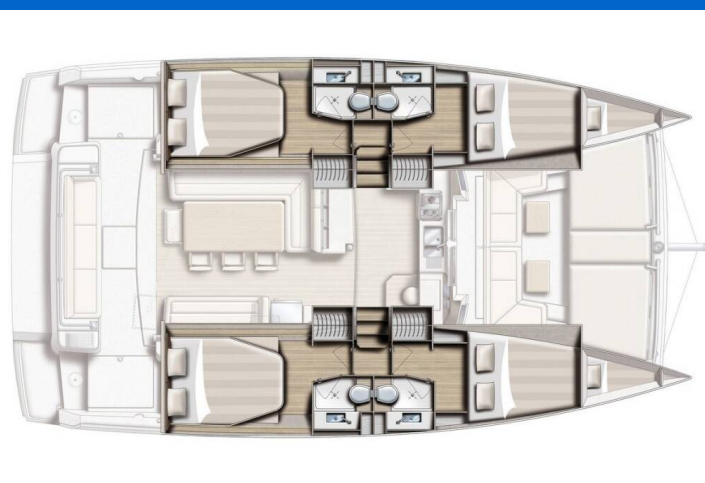

BALI 4.1

Enya (2019)

Catamaran Bali 4.1 Enya, built in **2019** is anchored in the **Sardinia, Cannigione, Sardinia, Italy**. It has **4 + 2 cabins**, can accommodate **8 + 2 people** and has **4 toilets**. Bed linen and kitchen equipment are included in the price.

Enya

Production year

2019

Length

41 ft

Cabins

4 + 2

Berths