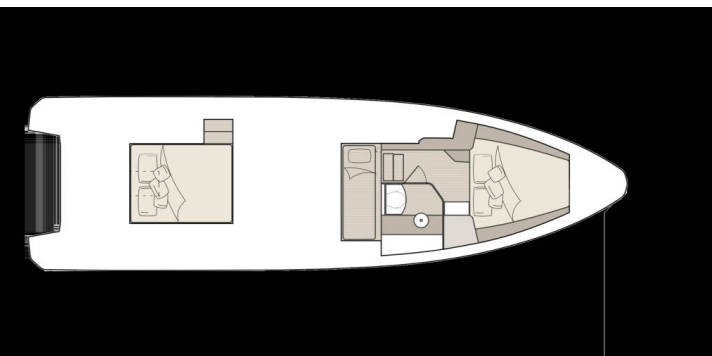

SAXDOR 400 GTC

New GTC (2026)

Motor boat Saxdor 400 GTC New GTC, built in 2026 is anchored in the **Sukosan, D-Marin Dalmacija Marina, Zadar region, Croatia**. It has **3 cabins**, can accommodate **5 people** and has **1 toilets**. Bed linen and kitchen equipment are included in the price.

New GTC

Production year

2026

Length

41 ft

Cabins

3

Berths