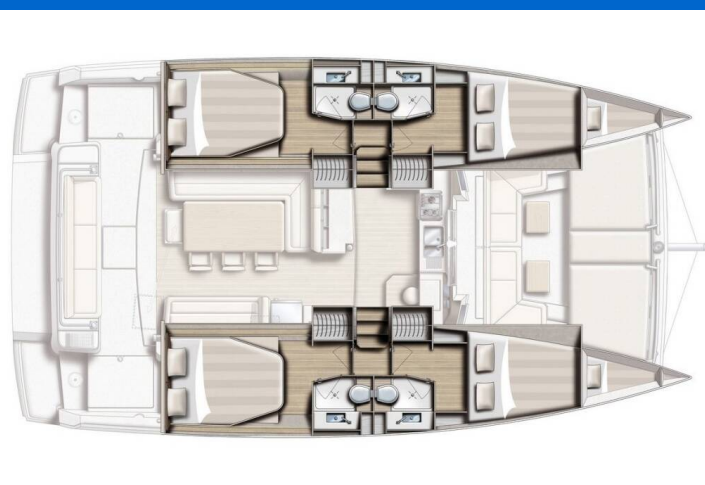

BALI 4.1

Dafne (2019)

Catamaran Bali 4.1 Dafne, built in **2019** is anchored in the **Sardinia, Cannigione, Sardinia, Italy**. It has **4 + 2 cabins**, can accommodate **8 + 2 people** and has **4 toilets**. Bed linen and kitchen equipment are included in the price.