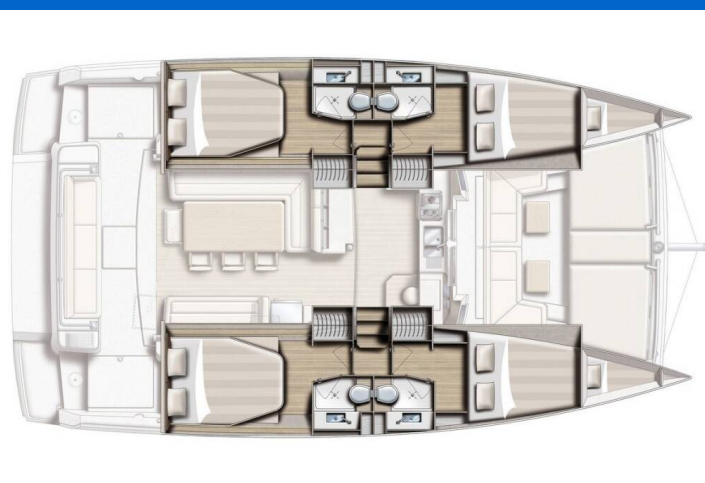

BALI 4.1

Dafne (2019)

Catamaran Bali 4.1 Dafne, built in **2019** is anchored in the **Sardinia, Cannigione, Sardinia, Italy**. It has **4 + 2 cabins**, can accommodate **8 + 2 people** and has **4 toilets**. Bed linen and kitchen equipment are included in the price.