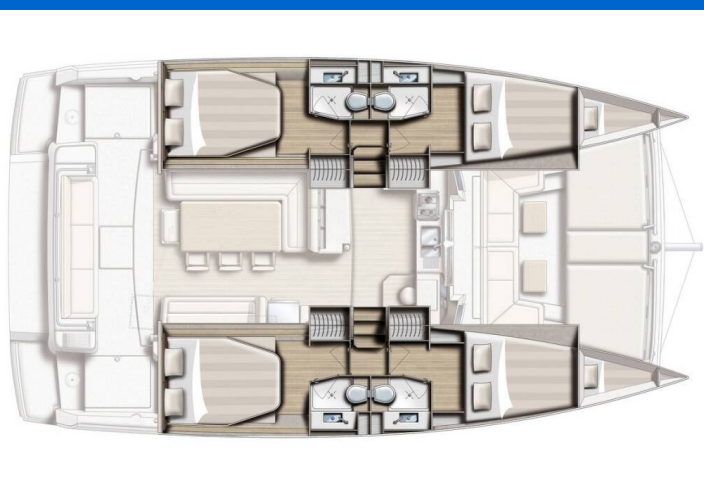

# BALI 4.1

Alba (2019)

**Catamaran Bali 4.1 Alba**, built in **2019** is anchored in the **Marina di Portisco, Sardinia, Italy**. It has **4 + 2 cabins**, can accommodate **8 + 2 people** and has **4 toilets**. Bed linen and kitchen equipment are included in the price.

**Alba**

Production year

**2019**

Length

**41 ft**

Cabins

**4 + 2**

Berths