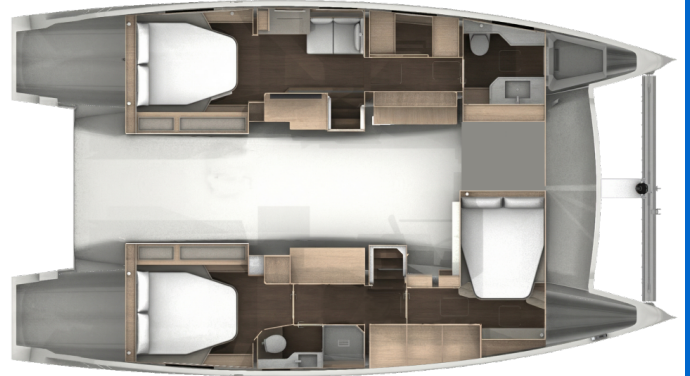

AVENTURA 43

Juno (2027)

Catamaran **Aventura 43 Juno**, built in **2027** is anchored in the **Fethiye, Ece Saray Marina Resort, Aegean, Turkey**. It has **3 cabins**, can accommodate **6 people** and has **2 toilets**. Bed linen and kitchen equipment are included in the price.

Juno

Production year

2027

Length

43 ft

Cabins

3

Berths