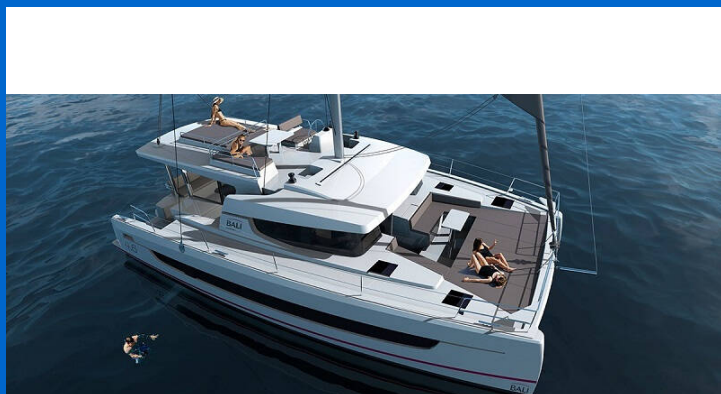

# BALI 4.6

Galaad (2022)

Catamaran Bali 4.6 Galaad, built in 2022 is anchored in the Corsica, Ajaccio, Port De Plaisance Charles Ornano, Corsica, France. It has 4 cabins, can accommodate 8 people and has 3 toilets. Bed linen and kitchen equipment are included in the price.

## YACHT SPECIFICATIONS

Yacht Base

**Corsica, Ajaccio, Port De Plaisance  
Charles Ornano, France**

Yacht ID

**13735**

Brands

**Catana**

Yacht name

**Galaad**

Production year

**2022**

Length

**47 ft**

Cabins

**4**

Berths