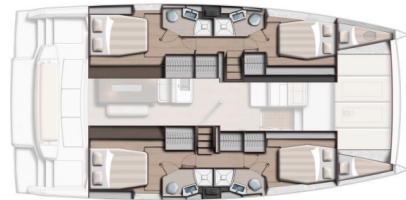

# BALI 4.4

Scout (2026)

**Catamaran Bali 4.4 Scout**, built in **2026** is anchored in the **Corsica, Ajaccio, Port De Plaisance Charles Ornano, Corsica, France**. It has **4 + 2 cabins**, can accommodate **8 + 2 people** and has **4 toilets**. Bed linen and kitchen equipment are included in the price.

**Scout**

Production year

**2026**

Length

**44 ft**

Cabins

**4 + 2**

Berths