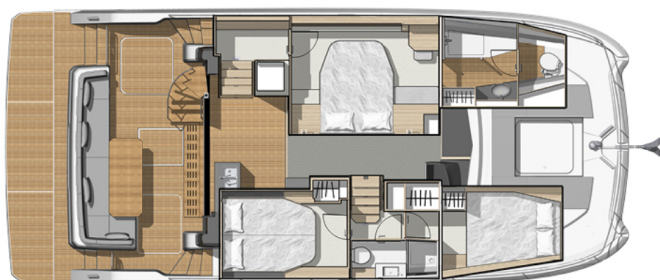

FOUNTAIN PAJOT MY5

Arigato (2025)

Power catamaran Fountaine Pajot MY5 Arigato, built in 2025 is anchored in the **Trogir, Yachtclub Seget (Marina Baotic), Split region, Croatia**. It has **3 cabins**, can accommodate **6 people** and has **2 toilets**. Bed linen and kitchen equipment are included in the price.

Arigato

Production year

2025

Length

40 ft

Cabins

3

Berths