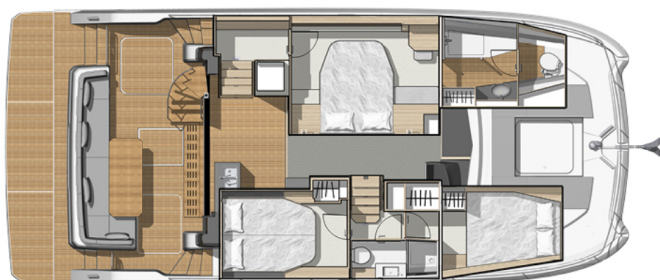

# FOUNTAINE PAJOT MY5

Arigato (2025)

Power catamaran Fountaine Pajot MY5 Arigato, built in 2025 is anchored in the **Trogir, Yachtclub Seget (Marina Baotić), Split region, Croatia**. It has **3 cabins**, can accommodate **6 people** and has **2 toilets**. Bed linen and kitchen equipment are included in the price.

**Arigato**

Production year

**2025**

Length

**40 ft**

Cabins

**3**

Berths