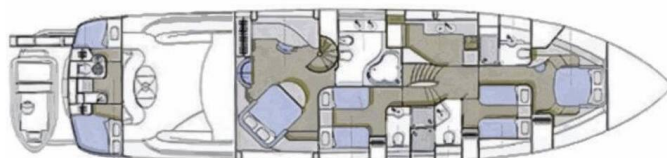

SUNSEEKER MANHATTAN 84

Skywater (2000)

Luxury Charter Sunseeker Manhattan 84 Skywater, built in 2000 is anchored in the **ACI Marina Split, Split region, Croatia**.

It has **4 + 2 cabins**, can accommodate **8 + 2 people** and has **4 + 1 toilets**. Bed linen and kitchen equipment are included in the price.

Skywater

Production year

2000

Length

87 ft

Cabins

4 + 2

Berths