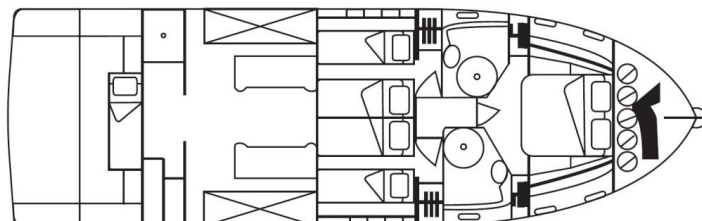

# EMINENCE X6

La Vie (2018)

Motor yacht **Eminence X6 La Vie**, built in **2018** is anchored in the **Sukosan, D-Marin Dalmacija Marina, Zadar region, Croatia**. It has **3 + 1 cabins**, can accommodate **6 + 1 people** and has **2 toilets**. Bed linen and kitchen equipment are included in the price.