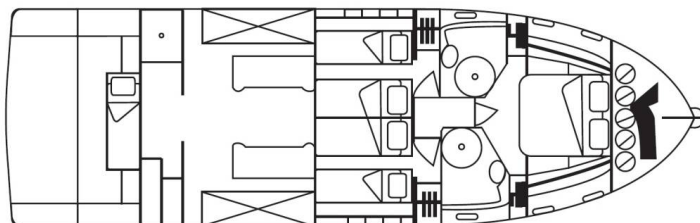

# EMINENCE X6

La Vie (2018)

Motor yacht **Eminence X6 La Vie**, built in **2018** is anchored in the **Sukosan, D-Marin Dalmacija Marina, Zadar region, Croatia**. It has **3 + 1 cabins**, can accommodate **6 + 1 people** and has **2 toilets**. Bed linen and kitchen equipment are included in the price.