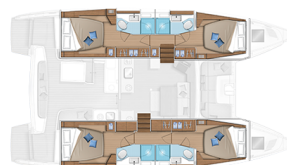

LAGOON 46

Midlife Crisis (2021)

Catamaran Lagoon 46 Midlife Crisis, built in 2021 is anchored in the **Sukosan, D-Marin Dalmacija Marina, Zadar region, Croatia**. It has **4 + 2 cabins**, can accommodate **8 + 2 + 2 people** and has **4 toilets**. Bed linen and kitchen equipment are included in the price.

Midlife Crisis

Production year

2021

Length

46 ft

Cabins

4 + 2

Berths