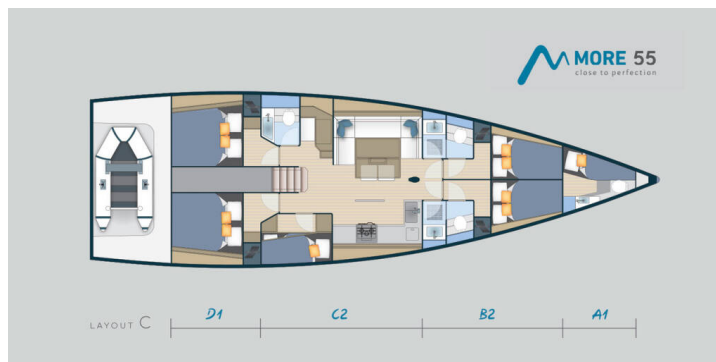

MORE 55

Manta Ray - Black Edition (2021)

Sailing yacht **More 55 Manta Ray - Black Edition**, built in **2021** is anchored in the **Trogir, Yachtclub Seget (Marina Baotić), Split region, Croatia**. It has **5 + 1 cabins**, can accommodate **10 + 2 + 1 people** and has **3 + 1 toilets**. Bed linen and kitchen equipment are included in the price.

Manta Ray - Black Edition

Production year

2021

Length

55 ft

Cabins

5 + 1

Berths