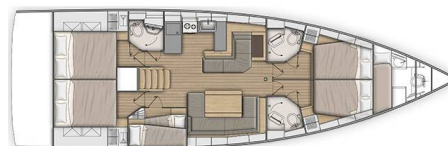

OCEANIS 51.1

Glafki (2023)

Sailing yacht Oceanis 51.1 Glafki, built in 2023 is anchored in the Athens, Alimos marina, Athens area/Saronic/Peloponese, Greece. It has 5 + 1 cabins, can accommodate 10 + 2 people and has 3 + 1 toilets. Bed linen and kitchen equipment are included in the price.

Glafki

Production year

2023

Length

52 ft

Cabins

5 + 1

Berths