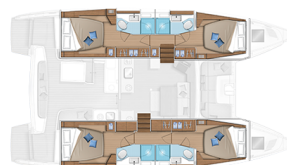

LAGOON 46

Alexandra (2025)

Catamaran Lagoon 46 Alexandra, built in 2025 is anchored in the Athens, Alimos marina, Athens area/Saronic/Peloponese, Greece. It has 4 + 2 cabins, can accommodate 8 + 2 + 2 people and has 4 + 1 toilets. Bed linen and kitchen equipment are included in the price.

Alexandra

Production year

2025

Length

46 ft

Cabins

4 + 2

Berths