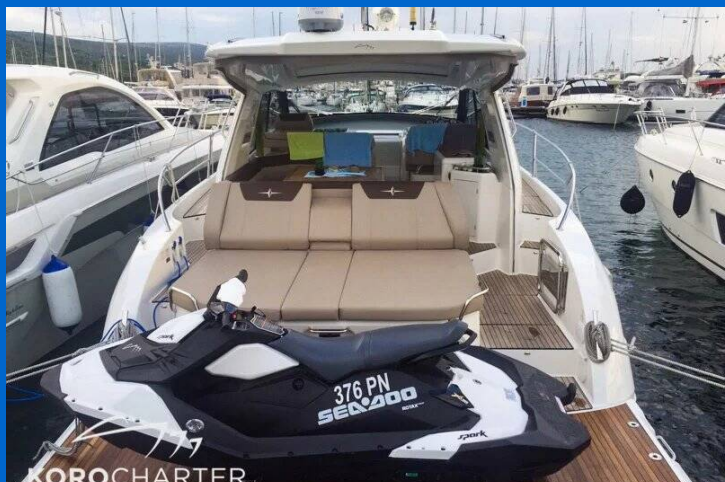

BAVARIA 450 SPORT HT

Falcon (2016)

Motor yacht **Bavaria 450 Sport HT Falcon**, built in **2016** is anchored in the **Marina Punat, Krk, Kvarner, Croatia**. It has **3 cabins**, can accommodate **6 people** and has **2 toilets**. Bed linen and kitchen equipment are included in the price.

YACHT SPECIFICATIONS

Yacht Base

Marina Punat, Krk, Croatia

Yacht ID

13690

Brands

Bavaria

Yacht name

Falcon

Production year

2016

Length

45 ft

Cabins

3

Berths

6

Max Persons

12

WC

2

Engine

2 x 370 HP

Fuel tank