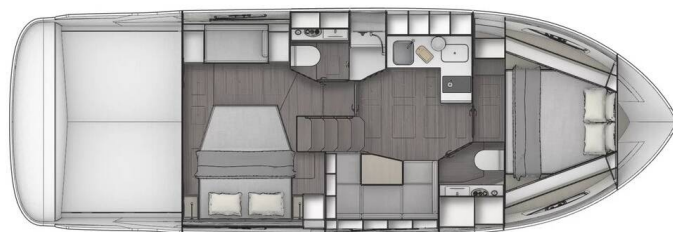

# BAVARIA SR41

Skyfall (2022)

Motor yacht **Bavaria SR41 Skyfall**, built in **2022** is anchored in the **Marina Punat, Krk, Kvarner, Croatia**. It has **2 cabins**, can accommodate **4 + 2 people** and has **2 toilets**. Bed linen and kitchen equipment are included in the price.

**Skyfall**

Production year

**2022**

Length

**40 ft**

Cabins

**2**

Berths