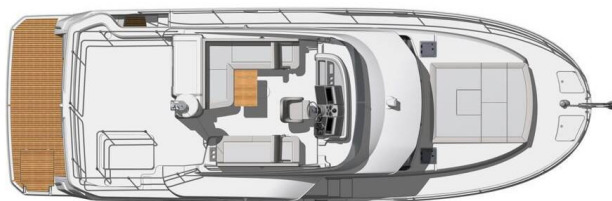

SWIFT TRAWLER 41

Eduard (2020)

Motor yacht **Swift Trawler 41 Eduard**, built in **2020** is anchored in the **Marina Punat, Krk, Kvarner, Croatia**. It has **3 cabins**, can accommodate **5 + 2 people** and has **2 toilets**. Bed linen and kitchen equipment are included in the price.

YACHT SPECIFICATIONS

Yacht Base

Marina Punat, Krk, Croatia

Yacht ID

13682

Brands

Beneteau

Yacht name

Eduard

Production year

2020

Length

44 ft

Cabins

3

Berths

5 + 2

Max Persons

12

WC

2

Engine

2 x 260 HP

Fuel tank

11170 l

WEBSITE

www.plujeme.cz

PHONE

+420 720 755 085

MOBILE

+420 777 170 276

E-MAIL

info@plujeme.cz

PLUJEME RÁDI S.R.O.

Dlouhá 730/35, 11000 Praha 1 – Staré Město, Czech Republic