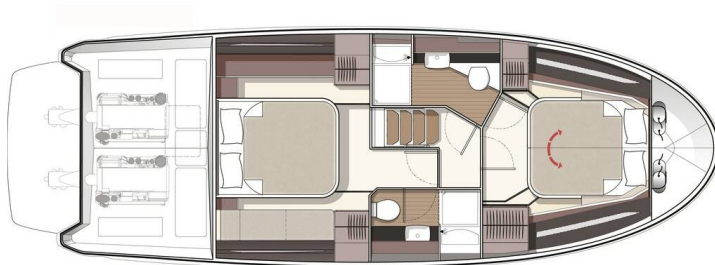

BAVARIA R40

Neptun (2019)

Motor yacht **Bavaria R40 Neptun**, built in **2019** is anchored in the **Marina Punat, Krk, Kvarner, Croatia**. It has **2 cabins**, can accommodate **4 + 2 people** and has **2 toilets**. Bed linen and kitchen equipment are included in the price.