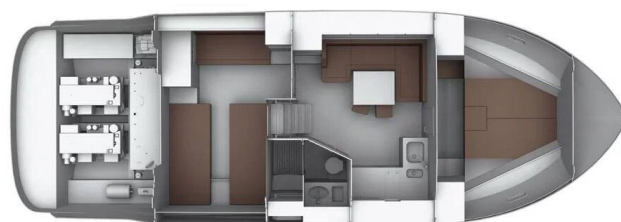

# BAVARIA SPORT 39 HT

Girica (2016)

Motor boat **Bavaria Sport 39 HT Girica**, built in **2016** is anchored in the **Marina Punat, Krk, Kvarner, Croatia**. It has **2 cabins**, can accommodate **4 + 2 people** and has **1 toilets**. Bed linen and kitchen equipment are included in the price.

**Girica**

Production year

**2016**

Length

**39 ft**

Cabins

**2**

Berths