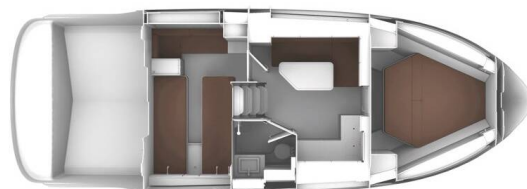

BAVARIA S36 OPEN

Nightlife (2018)

Motor yacht **Bavaria S36 Open Nightlife**, built in **2018** is anchored in the **Marina Punat, Krk, Kvarner, Croatia**. It has **2 cabins**, can accommodate **4 + 2 people** and has **1 toilets**. Bed linen and kitchen equipment are included in the price.

Nightlife

Production year

2018

Length

35 ft

Cabins

2

Berths