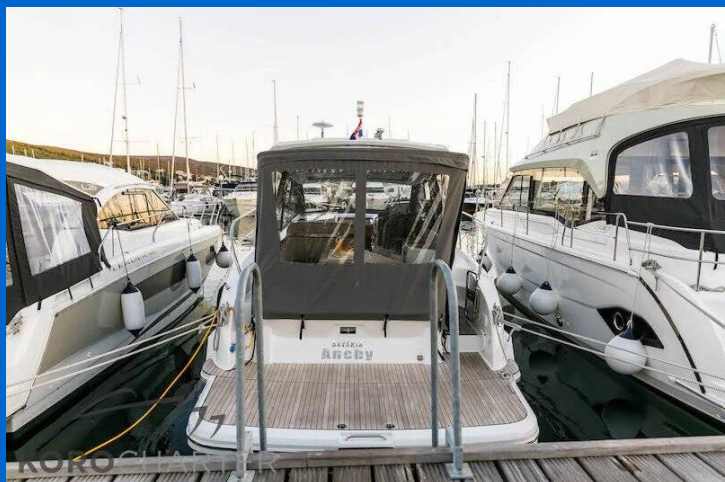

BAVARIA 33 SPORT HT

Anchy (2019)

Motor boat Bavaria 33 Sport HT Anchy, built in 2019 is anchored in the Marina Punat, Krk, Kvarner, Croatia. It has 2 cabins, can accommodate 4 + 2 people and has 1 toilets. Bed linen and kitchen equipment are included in the price.

YACHT SPECIFICATIONS

Yacht Base

Marina Punat, Krk, Croatia

Yacht ID

13676

Brands

Bavaria

Yacht name