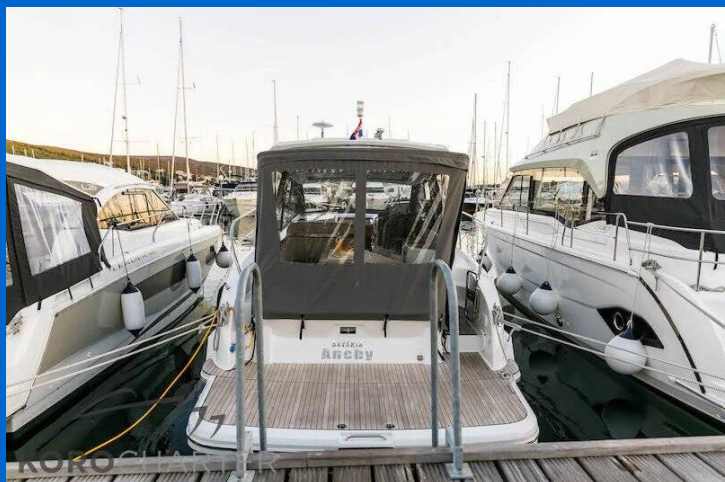

BAVARIA 33 SPORT HT

Anchy (2019)

Motor boat **Bavaria 33 Sport HT Anchy**, built in **2019** is anchored in the **Marina Punat, Krk, Kvarner, Croatia**. It has **2 cabins**, can accommodate **4 + 2 people** and has **1 toilets**. Bed linen and kitchen equipment are included in the price.

YACHT SPECIFICATIONS

Yacht Base

Marina Punat, Krk, Croatia

Yacht ID

13676

Brands

Bavaria

Yacht name