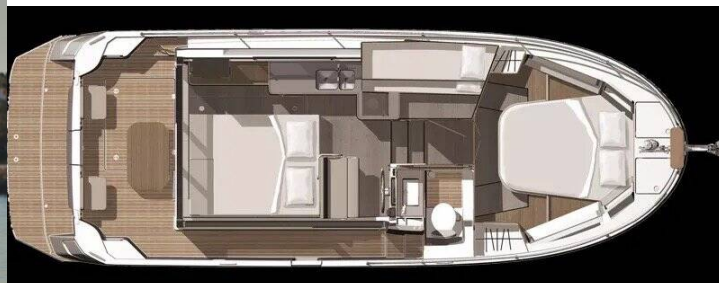

SWIFT TRAWLER 30

Anna Rosa (2020)

Motor yacht **Swift Trawler 30 Anna Rosa**, built in **2020** is anchored in the **Marina Punat, Krk, Kvarner, Croatia**. It has **2 cabins**, can accommodate **4 people** and has **1 toilets**. Bed linen and kitchen equipment are included in the price.

Anna Rosa

Production year

2020

Length

34 ft

Cabins

2

Berths