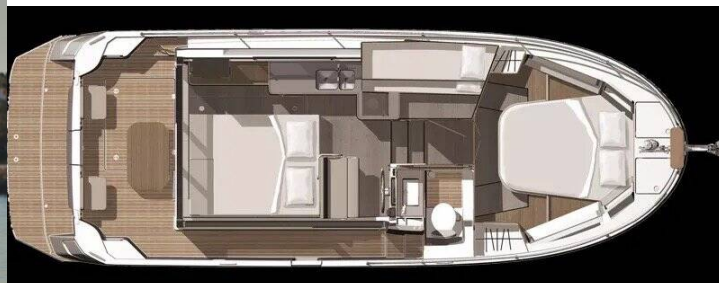

# SWIFT TRAWLER 30

Anna Rosa (2020)

Motor yacht **Swift Trawler 30 Anna Rosa**, built in **2020** is anchored in the **Marina Punat, Krk, Kvarner, Croatia**. It has **2 cabins**, can accommodate **4 people** and has **1 toilets**. Bed linen and kitchen equipment are included in the price.

**Anna Rosa**

Production year

**2020**

Length

**34 ft**

Cabins

**2**

Berths