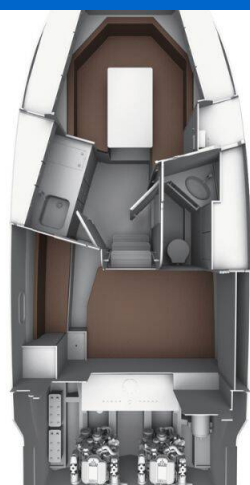

BAVARIA S29

Elvie (2024)

Motor boat **Bavaria S29 Elvie**, built in **2024** is anchored in the **Marina Punat, Krk, Kvarner, Croatia**. It has **1 cabins**, can accommodate **2 + 2 people** and has **1 toilets**. Bed linen and kitchen equipment are included in the price.