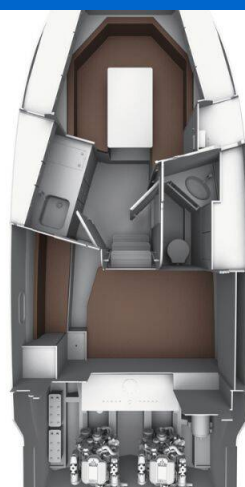

BAVARIA S29

Elvie (2024)

Motor boat **Bavaria S29 Elvie**, built in **2024** is anchored in the **Marina Punat, Krk, Kvarner, Croatia**. It has **1 cabins**, can accommodate **2 + 2 people** and has **1 toilets**. Bed linen and kitchen equipment are included in the price.