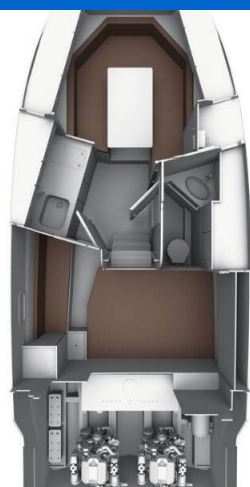

BAVARIA S29

Coco (2021)

Motor boat **Bavaria S29 Coco**, built in **2021** is anchored in the **Marina Punat, Krk, Kvarner, Croatia**. It has **1 cabins**, can accommodate **2 + 2 people** and has **1 toilets**. Bed linen and kitchen equipment are included in the price.

Coco

Production year

2021

Length

29 ft

Cabins

1

Berths