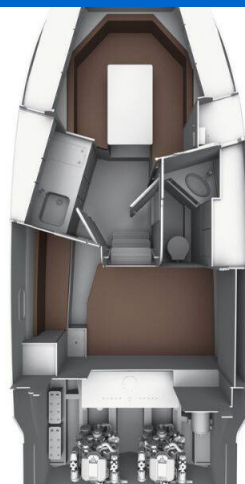

# BAVARIA S29

Coco (2021)

Motor boat **Bavaria S29 Coco**, built in **2021** is anchored in the **Marina Punat, Krk, Kvarner, Croatia**. It has **1 cabins**, can accommodate **2 + 2 people** and has **1 toilets**. Bed linen and kitchen equipment are included in the price.

**Coco**

Production year

**2021**

Length

**29 ft**

Cabins

**1**

Berths