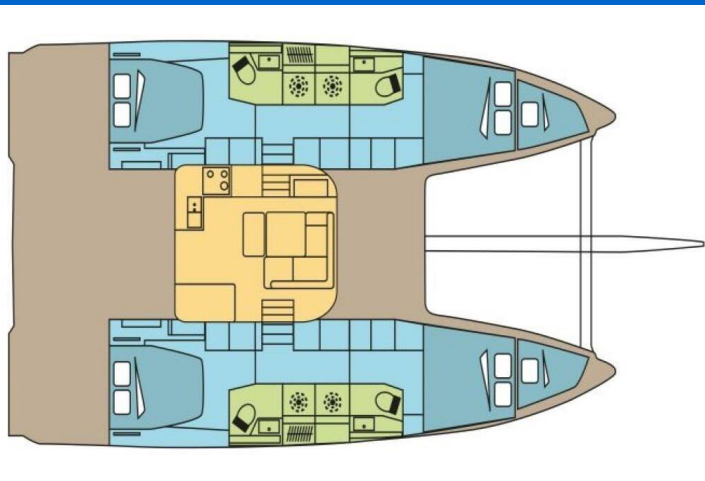

# EXCESS 14

LEVENEZ (2026)

Catamaran **Excess 14 LEVENEZ**, built in **2026** is anchored in the **Polynesia, Raiatea, French Polynesia, French Polynesia**. It has **4 + 2 cabins**, can accommodate **8 + 2 people** and has **4 toilets**. Bed linen and kitchen equipment are included in the price.

**LEVENEZ**

Production year

**2026**

Length

**46 ft**

Cabins

**4 + 2**

Berths

**8 + 2**

Max Persons

**10**

WC

**4**

Engine

**2 x 57 HP**

Fuel tank