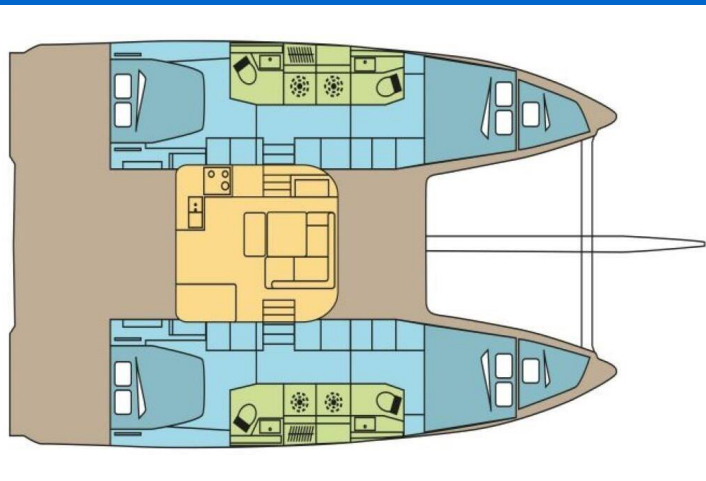

# EXCESS 14

LEVENEZ (2026)

Catamaran **Excess 14 LEVENEZ**, built in **2026** is anchored in the **Polynesia, Raiatea, French Polynesia, French Polynesia**. It has **4 + 2 cabins**, can accommodate **8 + 2 people** and has **4 toilets**. Bed linen and kitchen equipment are included in the price.

**LEVENEZ**

Production year

**2026**

Length

**46 ft**

Cabins

**4 + 2**

Berths

**8 + 2**

Max Persons

**10**

WC

**4**

Engine

**2 x 57 HP**

Fuel tank