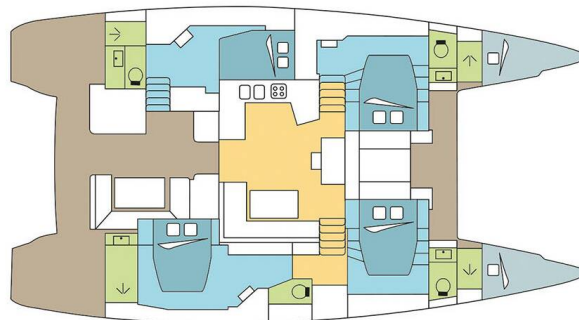

LAGOON 52 F

Madinina (2021)

Catamaran Lagoon 52 F Madinina, built in 2021 is anchored in the Lavrion, main port, Athens area/Saronic/Peloponese, Greece. It has 4 + 2 cabins, can accommodate 8 + 2 people and has 4 toilets. Bed linen and kitchen equipment are included in the price.

Madinina

Production year

2021

Length

52 ft

Cabins

4 + 2

Berths