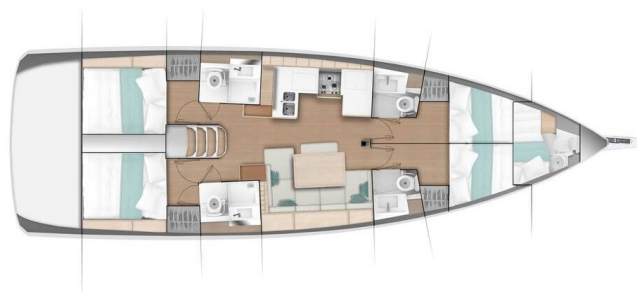

# SUN ODYSSEY 490

Suami (2026)

Sailing yacht Sun Odyssey 490 Suami, built in 2026 is anchored in the **Sicily, Portorosa, Sicily, Italy**. It has **4 cabins**, can accommodate **8 + 2 people** and has **4 toilets**. Bed linen and kitchen equipment are included in the price.

**Suami**

Production year

**2026**

Length

**47 ft**

Cabins

**4**

Berths