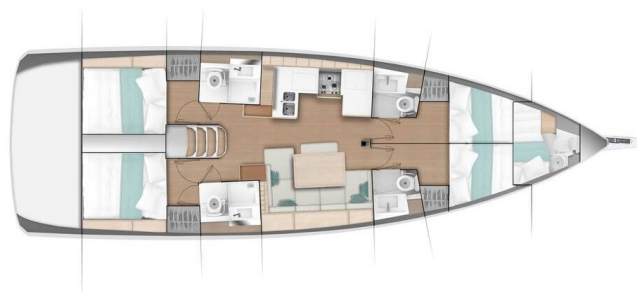

SUN ODYSSEY 490

NN (2026)

Sailing yacht Sun Odyssey 490 NN, built in 2026 is anchored in the Sicily, Portorosa, Sicily, Italy. It has 4 cabins, can accommodate 8 + 2 people and has 4 toilets. Bed linen and kitchen equipment are included in the price.

NN

Production year

2026

Length

47 ft

Cabins

4

Berths