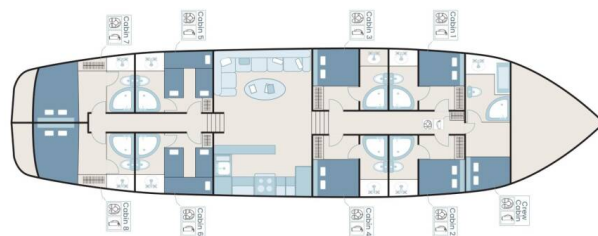

BLUEFEST

Bluefest (2005)

Gulet Bluefest Bluefest, built in **2005** is anchored in the **Fethiye port, Aegean, Turkey**. It has **8 cabins**, can accommodate **18 people** and has **8 toilets**. Bed linen and kitchen equipment are included in the price.

Bluefest

Production year

2005

Length

89 ft

Cabins

8

Berths