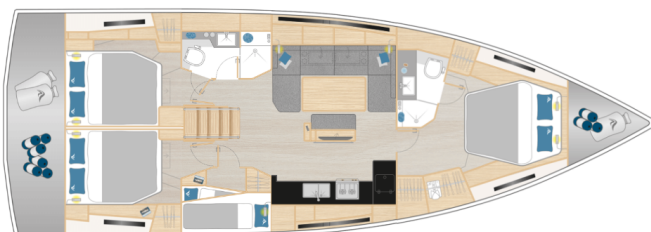

HANSE 460

Eponyme (2023)

Sailing yacht Hanse 460 Eponyme, built in 2023 is anchored in the **Marseille, Corbières Port Services, Provence-Alpes-Côte d'Azur, France**. It has **4 cabins**, can accommodate **8 + 1 people** and has **2 toilets**. Bed linen and kitchen equipment are included in the price.